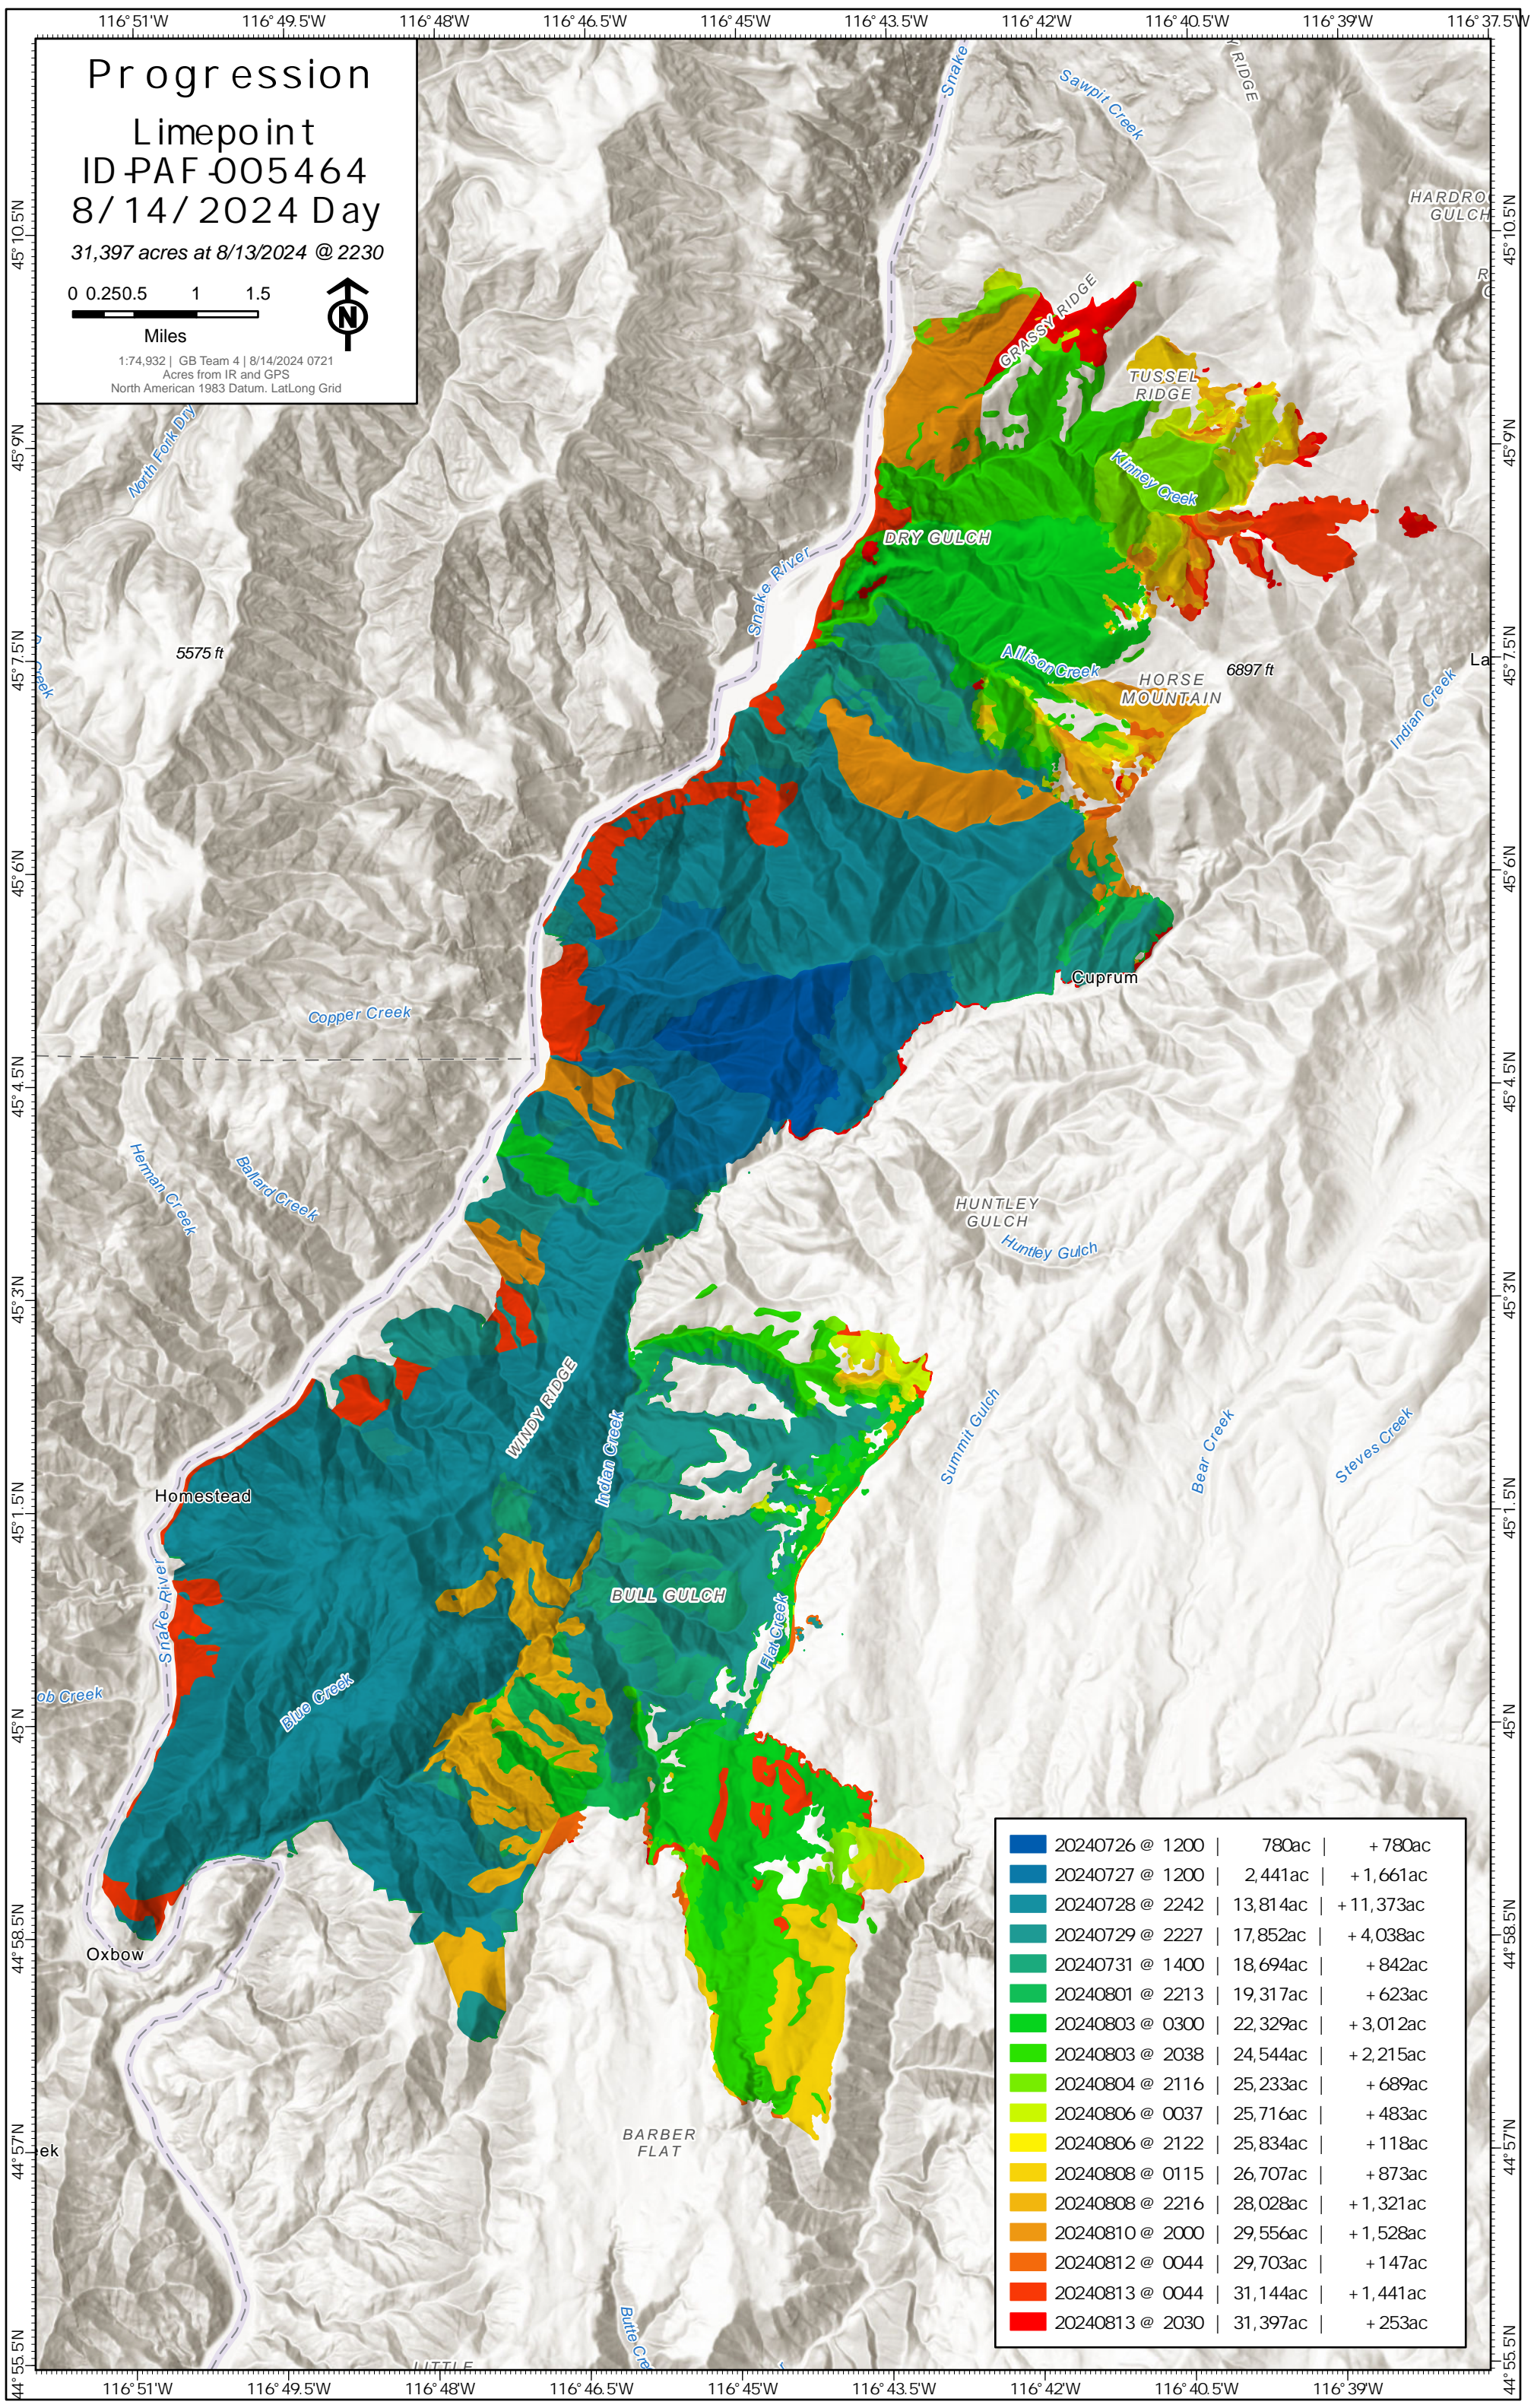

Progression

Limepoint
ID PAF 005464
8/14/2024 Day
31,397 acres at 8/13/2024 @ 2230

20240726 @ 1200	780ac	+ 780ac
20240727 @ 1200	2,441ac	+ 1,661ac
20240728 @ 2242	13,814ac	+ 11,373ac
20240729 @ 2227	17,852ac	+ 4,038ac
20240731 @ 1400	18,694ac	+ 842ac
20240801 @ 2213	19,317ac	+ 623ac
20240803 @ 0300	22,329ac	+ 3,012ac
20240803 @ 2038	24,544ac	+ 2,215ac
20240804 @ 2116	25,233ac	+ 689ac
20240806 @ 0037	25,716ac	+ 483ac
20240806 @ 2122	25,834ac	+ 118ac
20240808 @ 0115	26,707ac	+ 873ac
20240808 @ 2216	28,028ac	+ 1,321ac
20240810 @ 2000	29,556ac	+ 1,528ac
20240812 @ 0044	29,703ac	+ 147ac
20240813 @ 0044	31,144ac	+ 1,441ac
20240813 @ 2030	31,397ac	+ 253ac